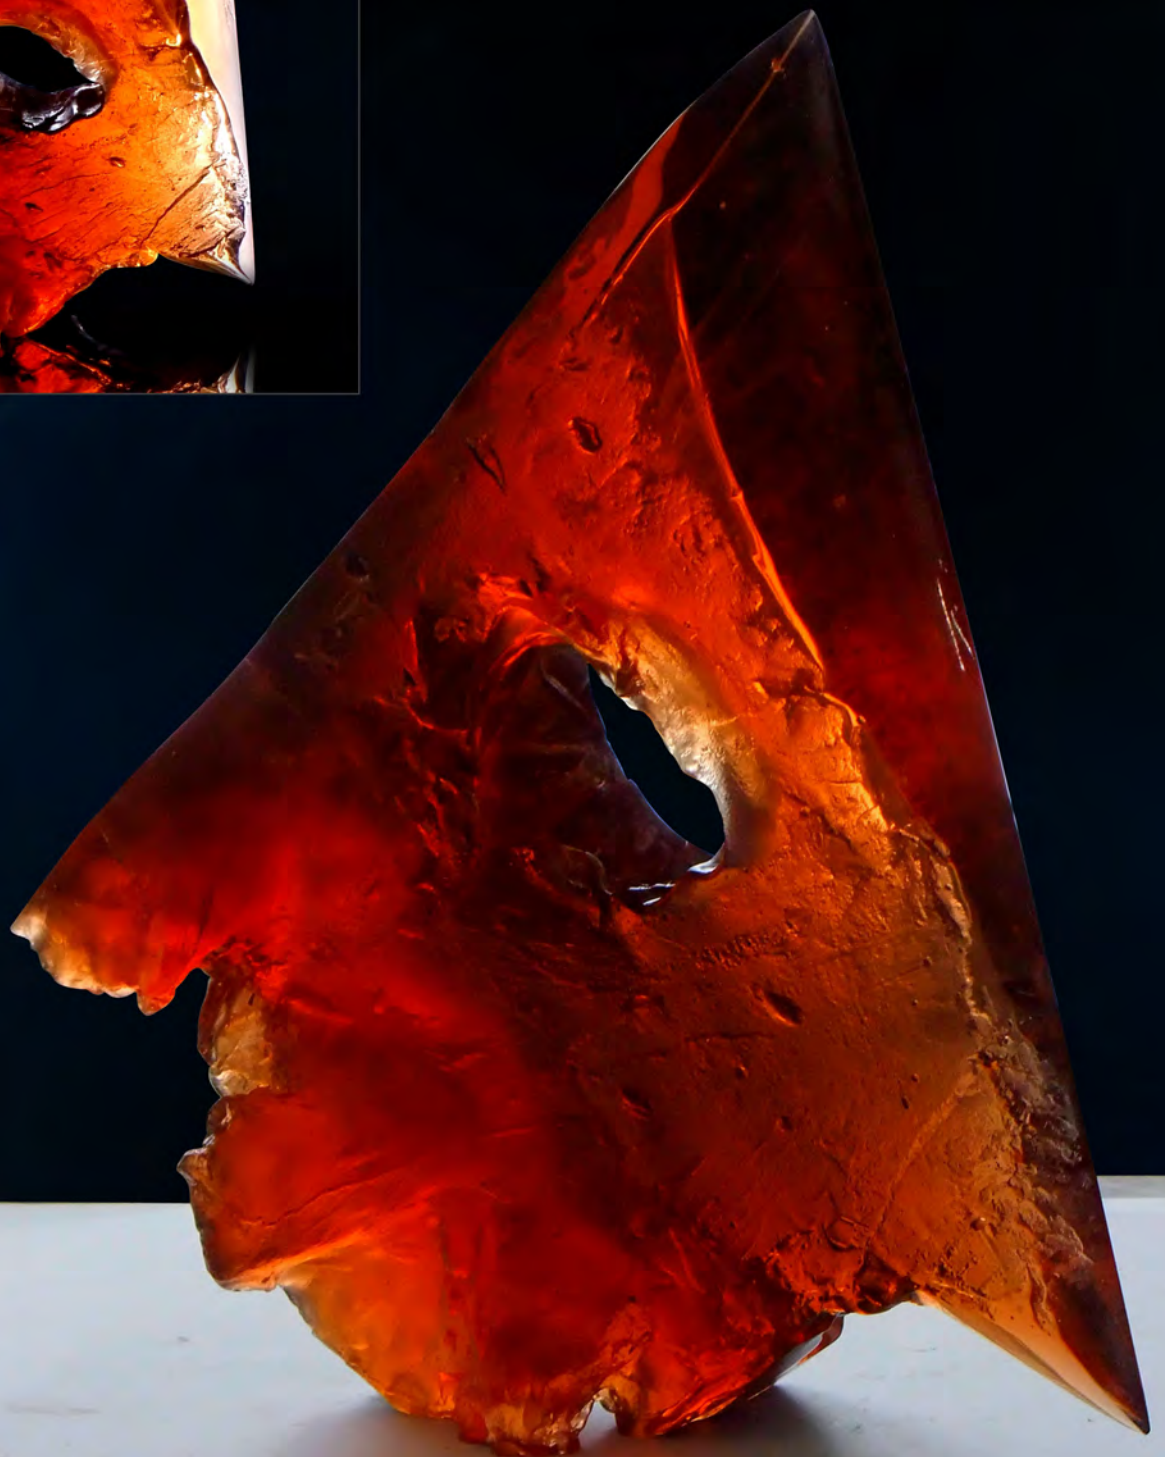

"BULLET HOLE"

cast glass, 35x35x9cm, 2009