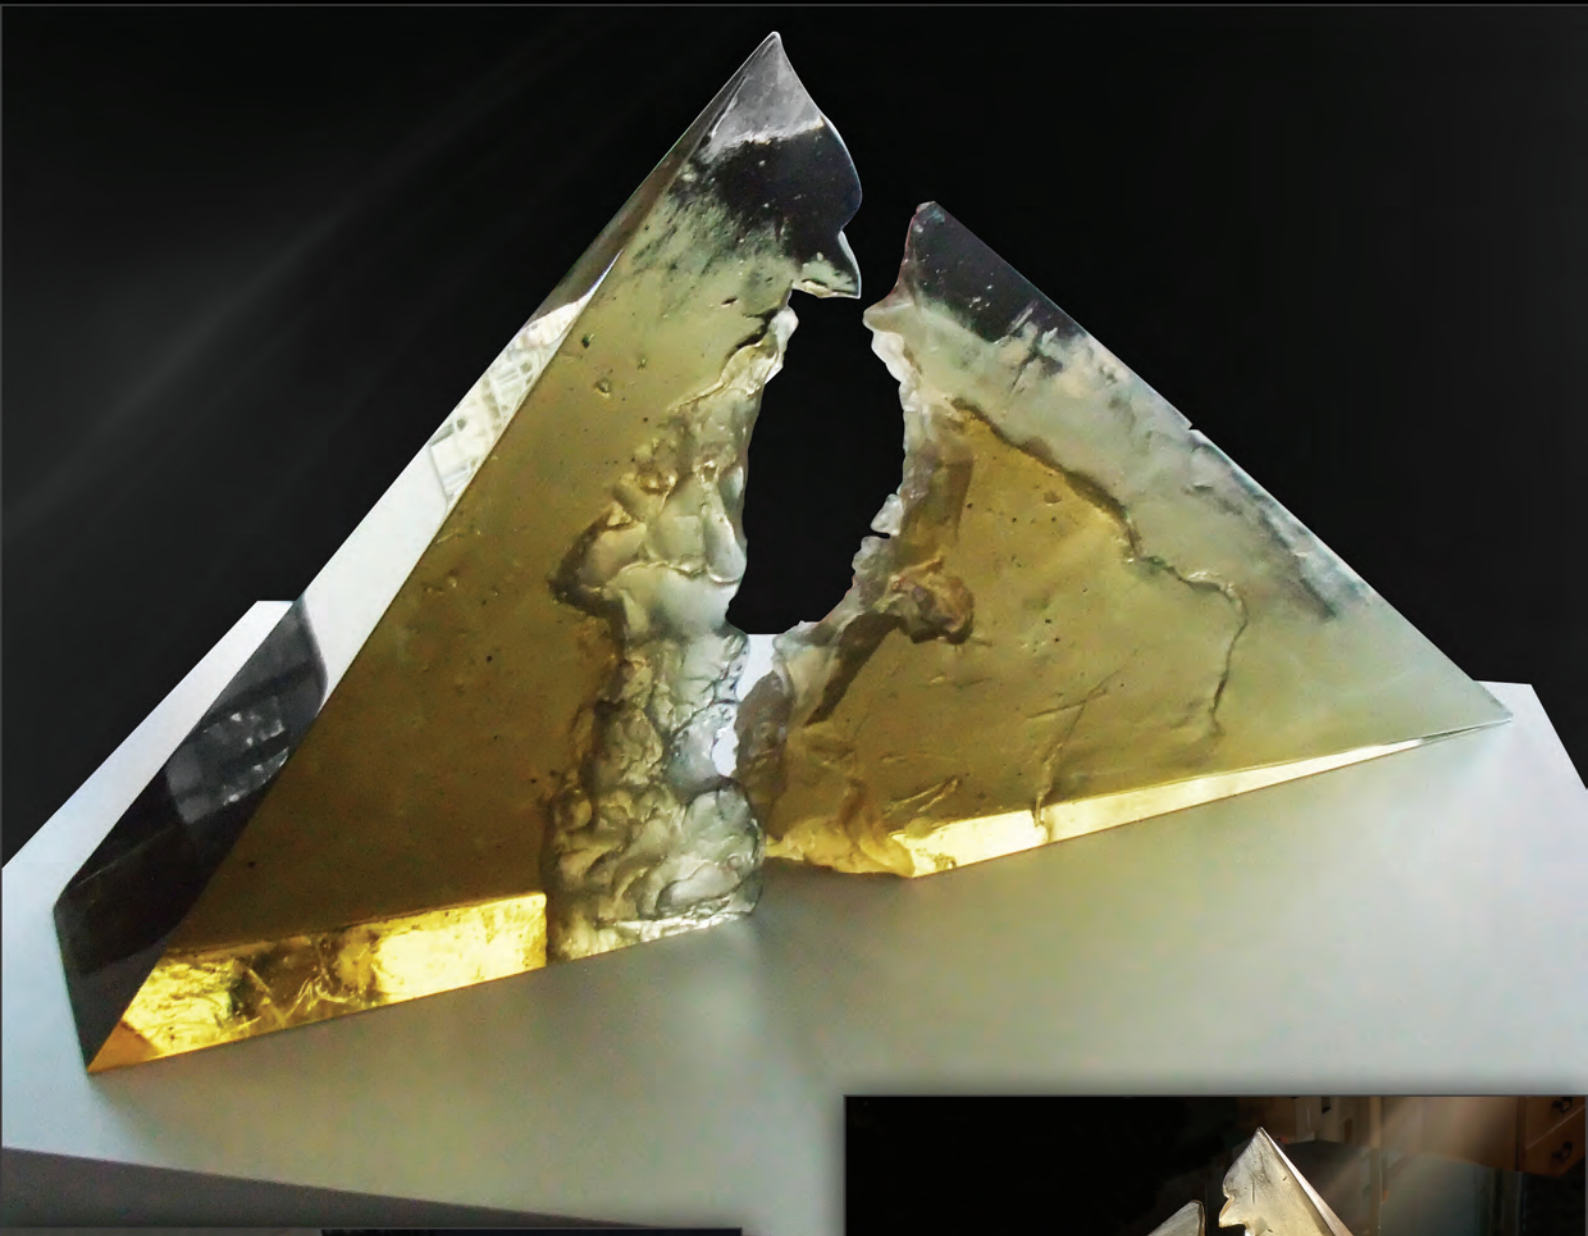

"CRASH"

cast glass, 58x31x11cm, 2008