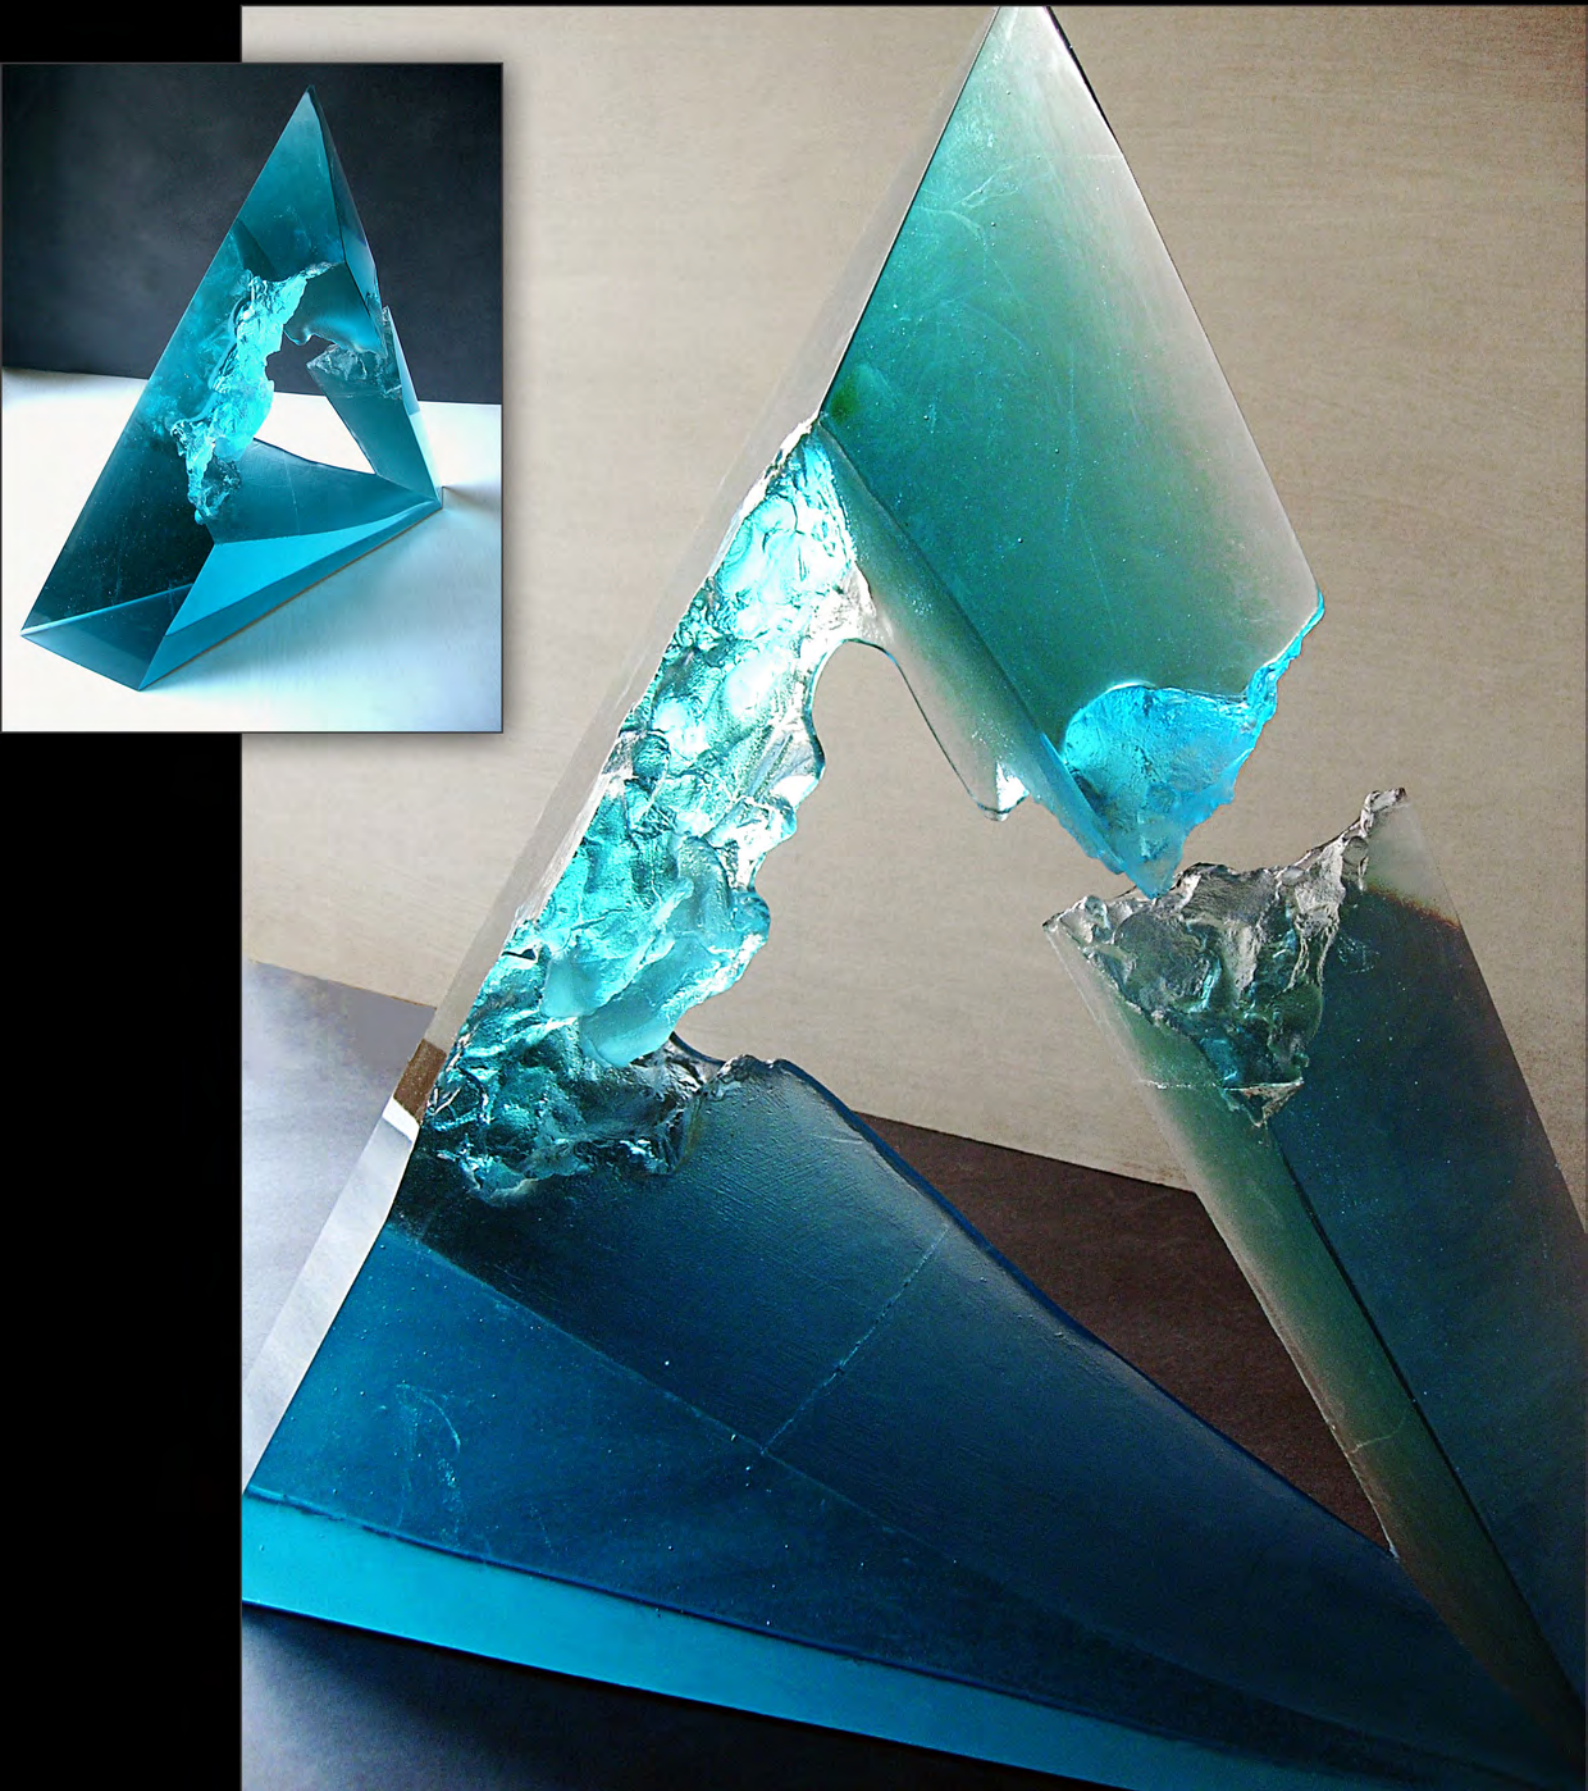

"RUPTURED CERTAINTIES II"

cast glass, 54x54x54x8cm, 2005