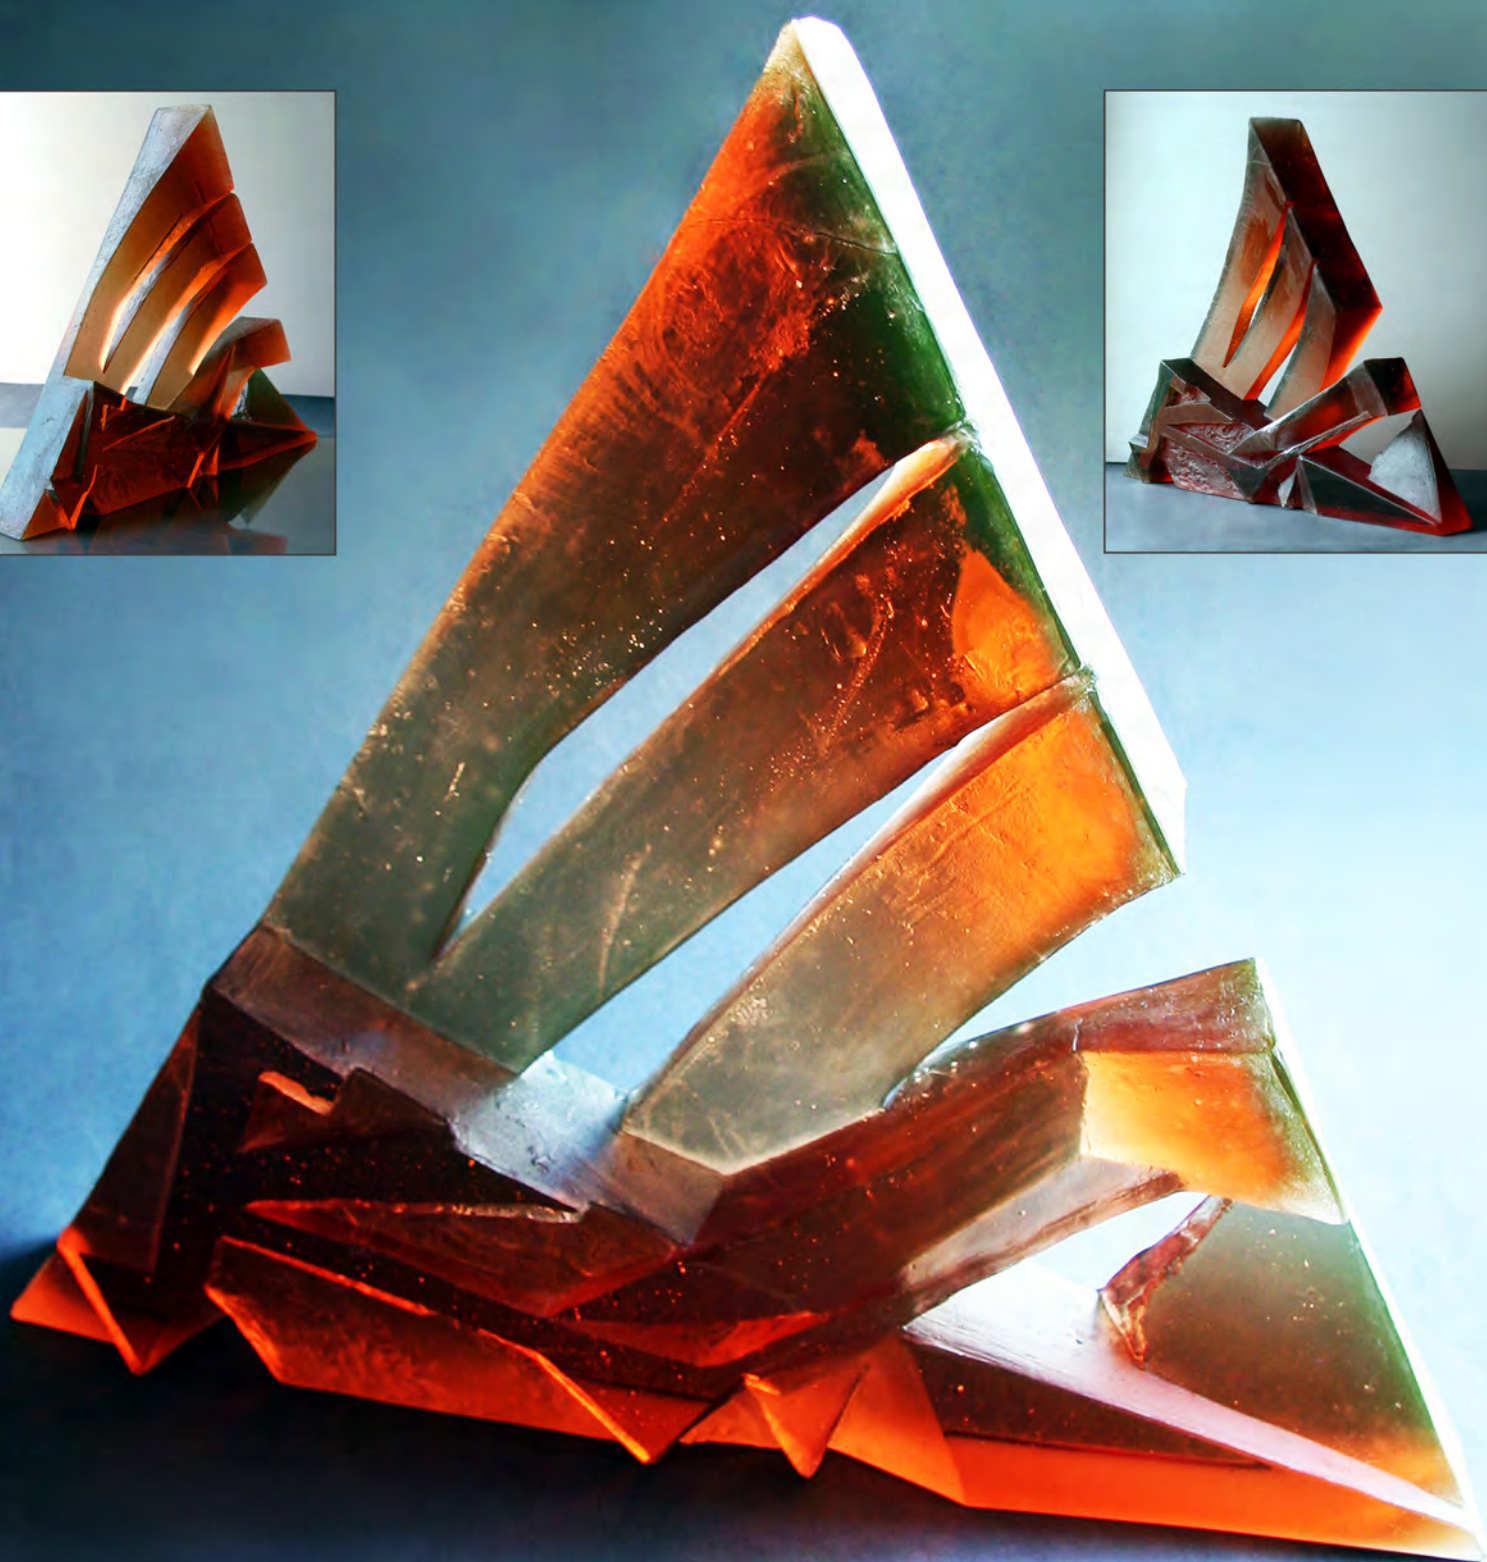

"MESSAGE FROM INSIDE I"

cast glass, 52x52x52x9cm, 2003