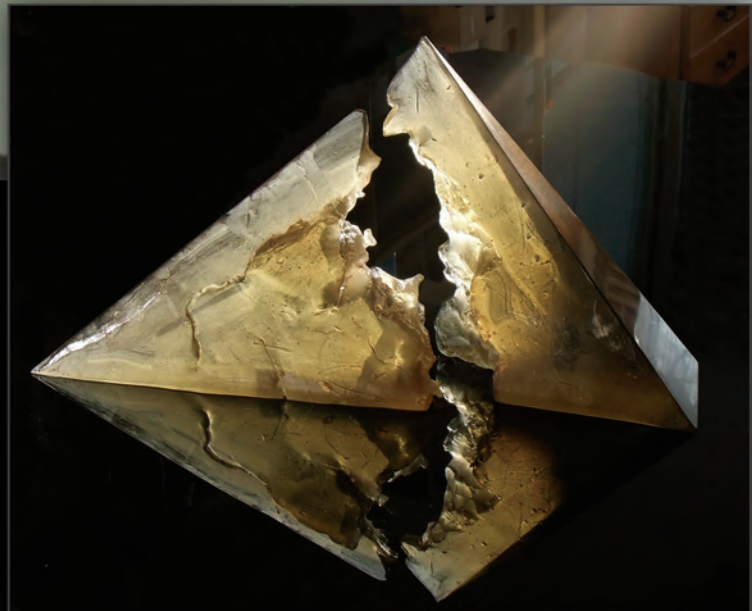

"CRASH"

cast glass, 58x31x11cm, 2008