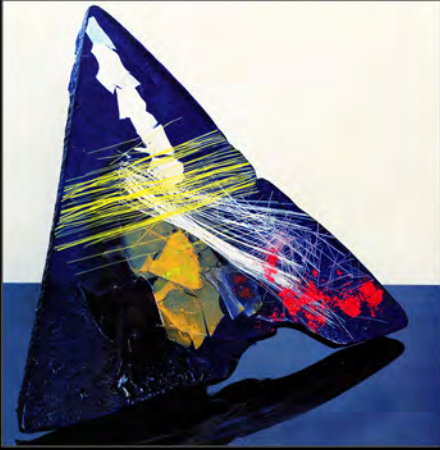

from cycle "TRIANGLES"

hot glass, 50x50x50cm , 1993 - 1998

"PHOENIX"

cast glass, d-45cm, 1993

"MESSAGE FROM INSIDE I"

cast glass, 52x52x52x9cm, 2003

"MESSAGE FROM INSIDE II"

cast glass, 52x52x52x8cm, 2003