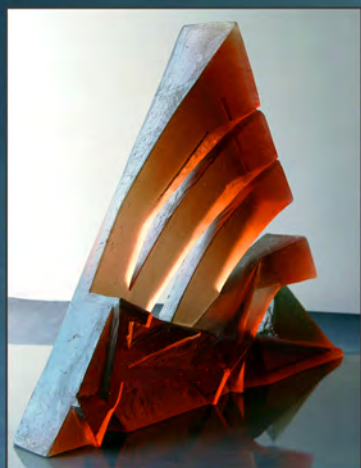

"MESSAGE FROM INSIDE I"

cast glass, 52x52x52x9cm, 2003