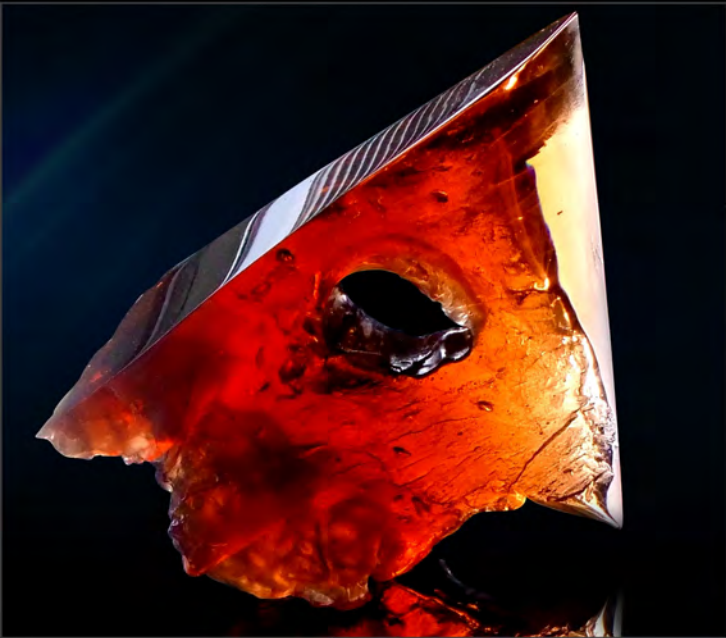

"RUPTURED CERTAINTIES I"

cast glass, 50x54x56x14cm, 2005

"BULLET HOLE"

cast glass, 35x35x9cm, 2009

"WHIRLPOOL"

cast glass, 50x35x15cm, 2009

"MEDIUMS"

blown glass, d-50cm, 1999