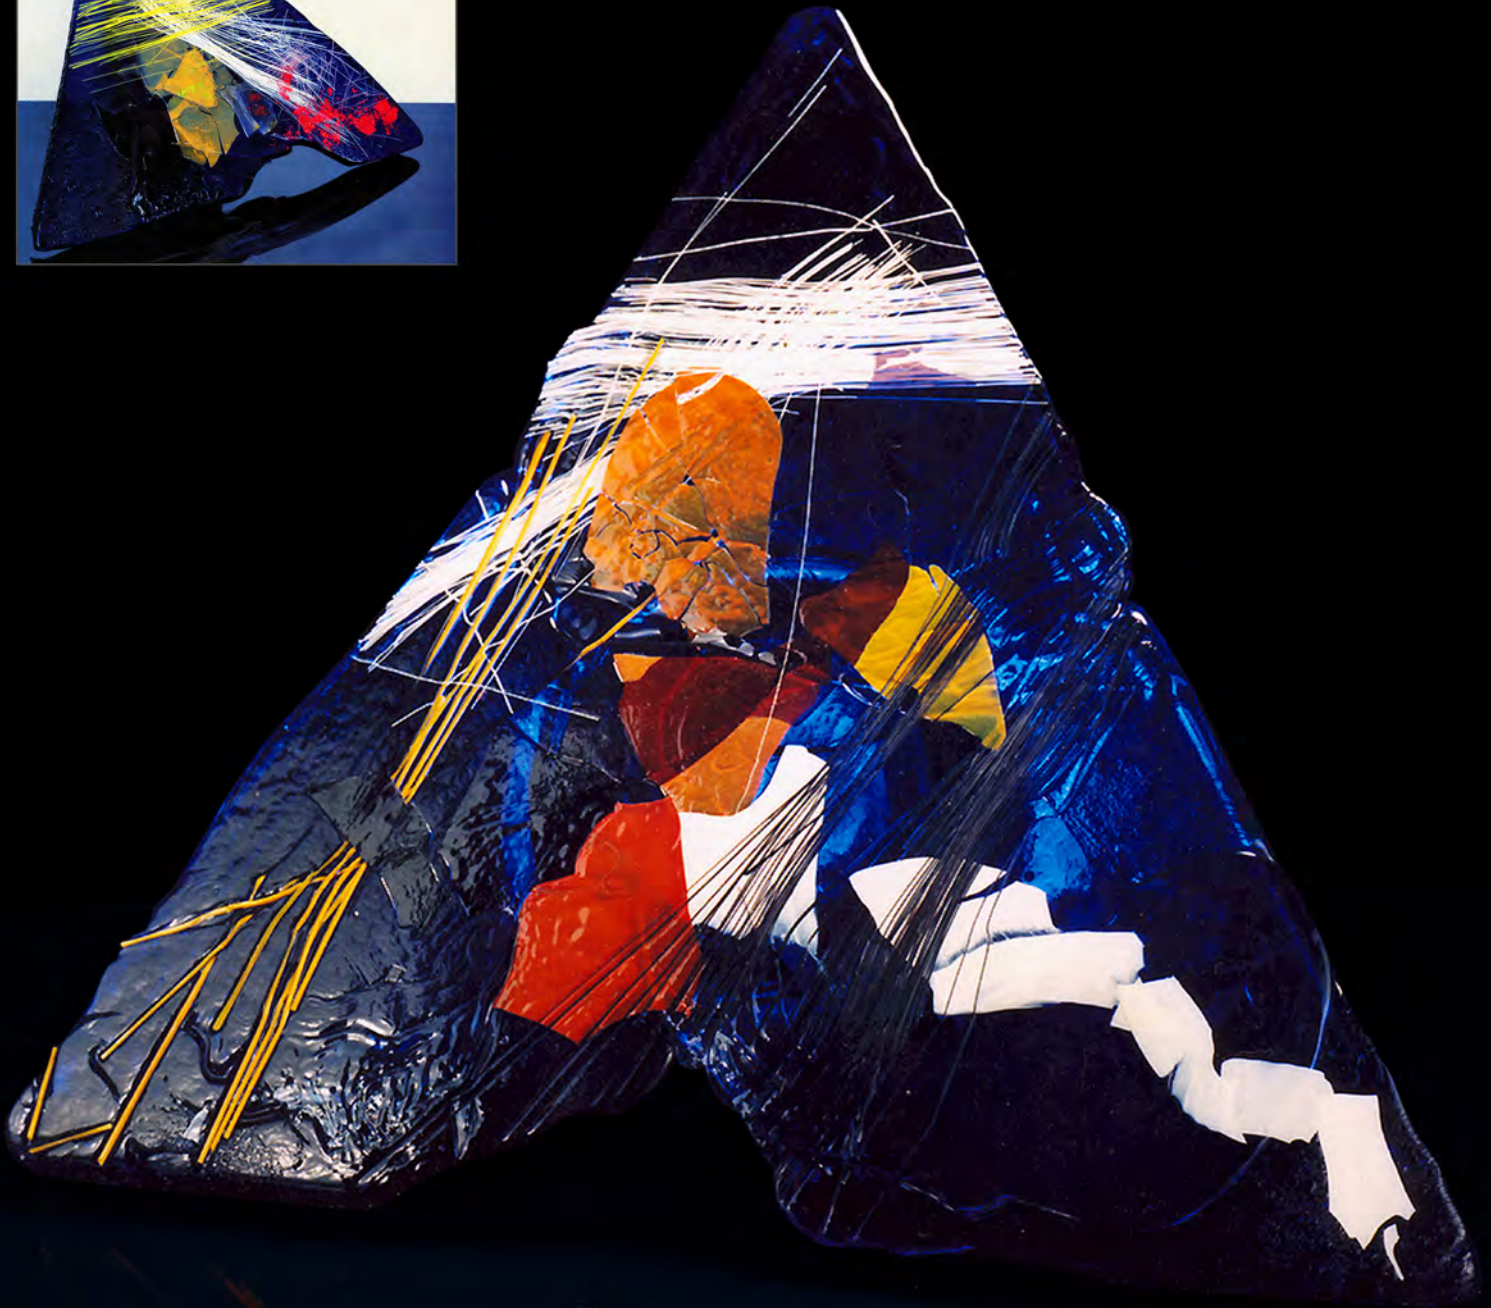

from cycle "TRIANGLES"

hot glass, 50x50x50cm , 1993 - 1998