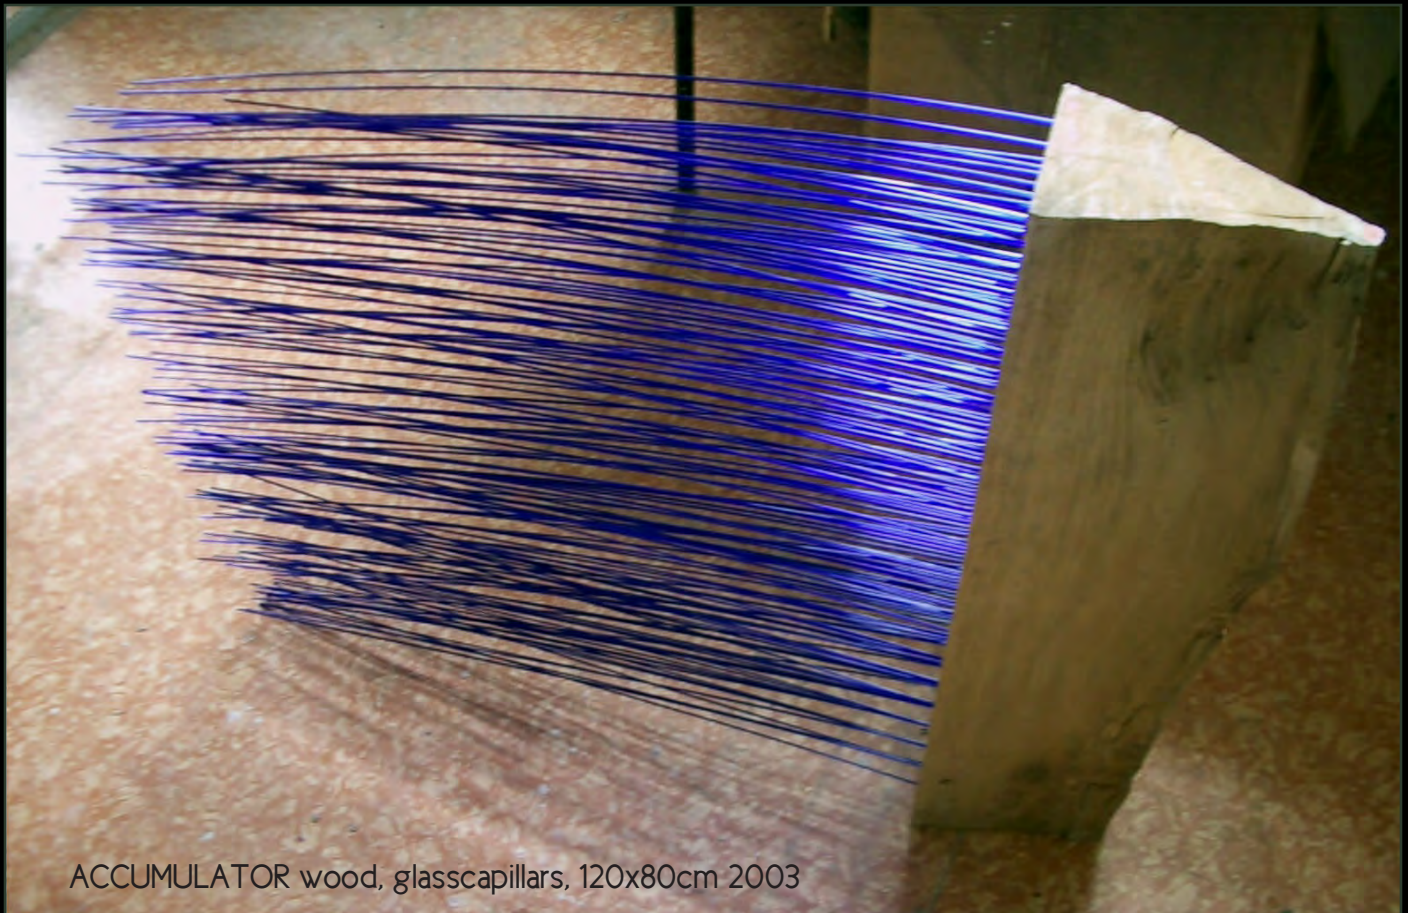

PETR STACHO

GLASS OBJECTS

ACCUMULATOR wood, glasscapillars, 120x80cm 2003

PETR STACHO

BORN - 23. 6. 1965 in Ústí nad Labem, Czech Republic

EDUCATION

- 1980-1984 Glassmaking School in Kamenický Šenov, specialization: glassmaking
- 1984-1985 Preservation of monuments workshop in Mladá Boleslav, focused on window restoration
- 1988-1994 Prague Academy of Arts, Architecture and Design, studio of creative glassmaking
- 1993 Fellowship study in Gent, Belgium, at the Royal Academy of Fine Arts
- 2003 Founding member of the SME STAJAN graphic art fellowship
- 2007 Head of the Glasscutting Department at the Kamenický Šenov Glassmaking School
- 2010 Head of the Glasscutting and Engraving Department at the Kamenický Šenov Glassmaking School

"RUPTURED CERTAINTIES I"

cast glass, 50x54x56x14cm, 2005

"BULLET HOLE"

cast glass, 35x35x9cm, 2009

"WHIRLPOOL"

cast glass, 50x35x15cm, 2009

"MEDIUMS"

blown glass, d-50cm, 1999