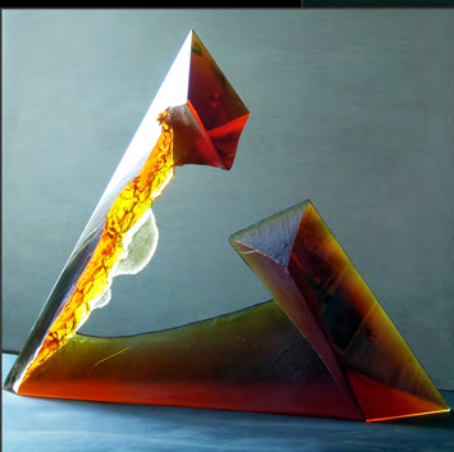

from cycle "TRIANGLES"

hot glass, 50x50x50cm , 1993 - 1998

"PHOENIX"

cast glass, d-45cm, 1993

"MESSAGE FROM INSIDE I"

cast glass, 52x52x52x9cm, 2003

"MESSAGE FROM INSIDE II"

cast glass, 52x52x52x8cm, 2003

"GROWTH"

cast glass, d-40cm, 1999

"RUPTURED CERTAINTIES II"

cast glass, 54x54x54x8cm, 2005

"ENERGIZER"

cast glass, 44x34x11cm, 2008

"CIRCULATOR"

cast glass, 80x56x13cm, 2008

"RUPTURED CERTAINTIES I"

cast glass, 50x54x56x14cm, 2005

"BULLET HOLE"

cast glass, 35x35x9cm, 2009

"WHIRLPOOL"

cast glass, 50x35x15cm, 2009

"MEDIUMS"

blown glass, d-50cm, 1999