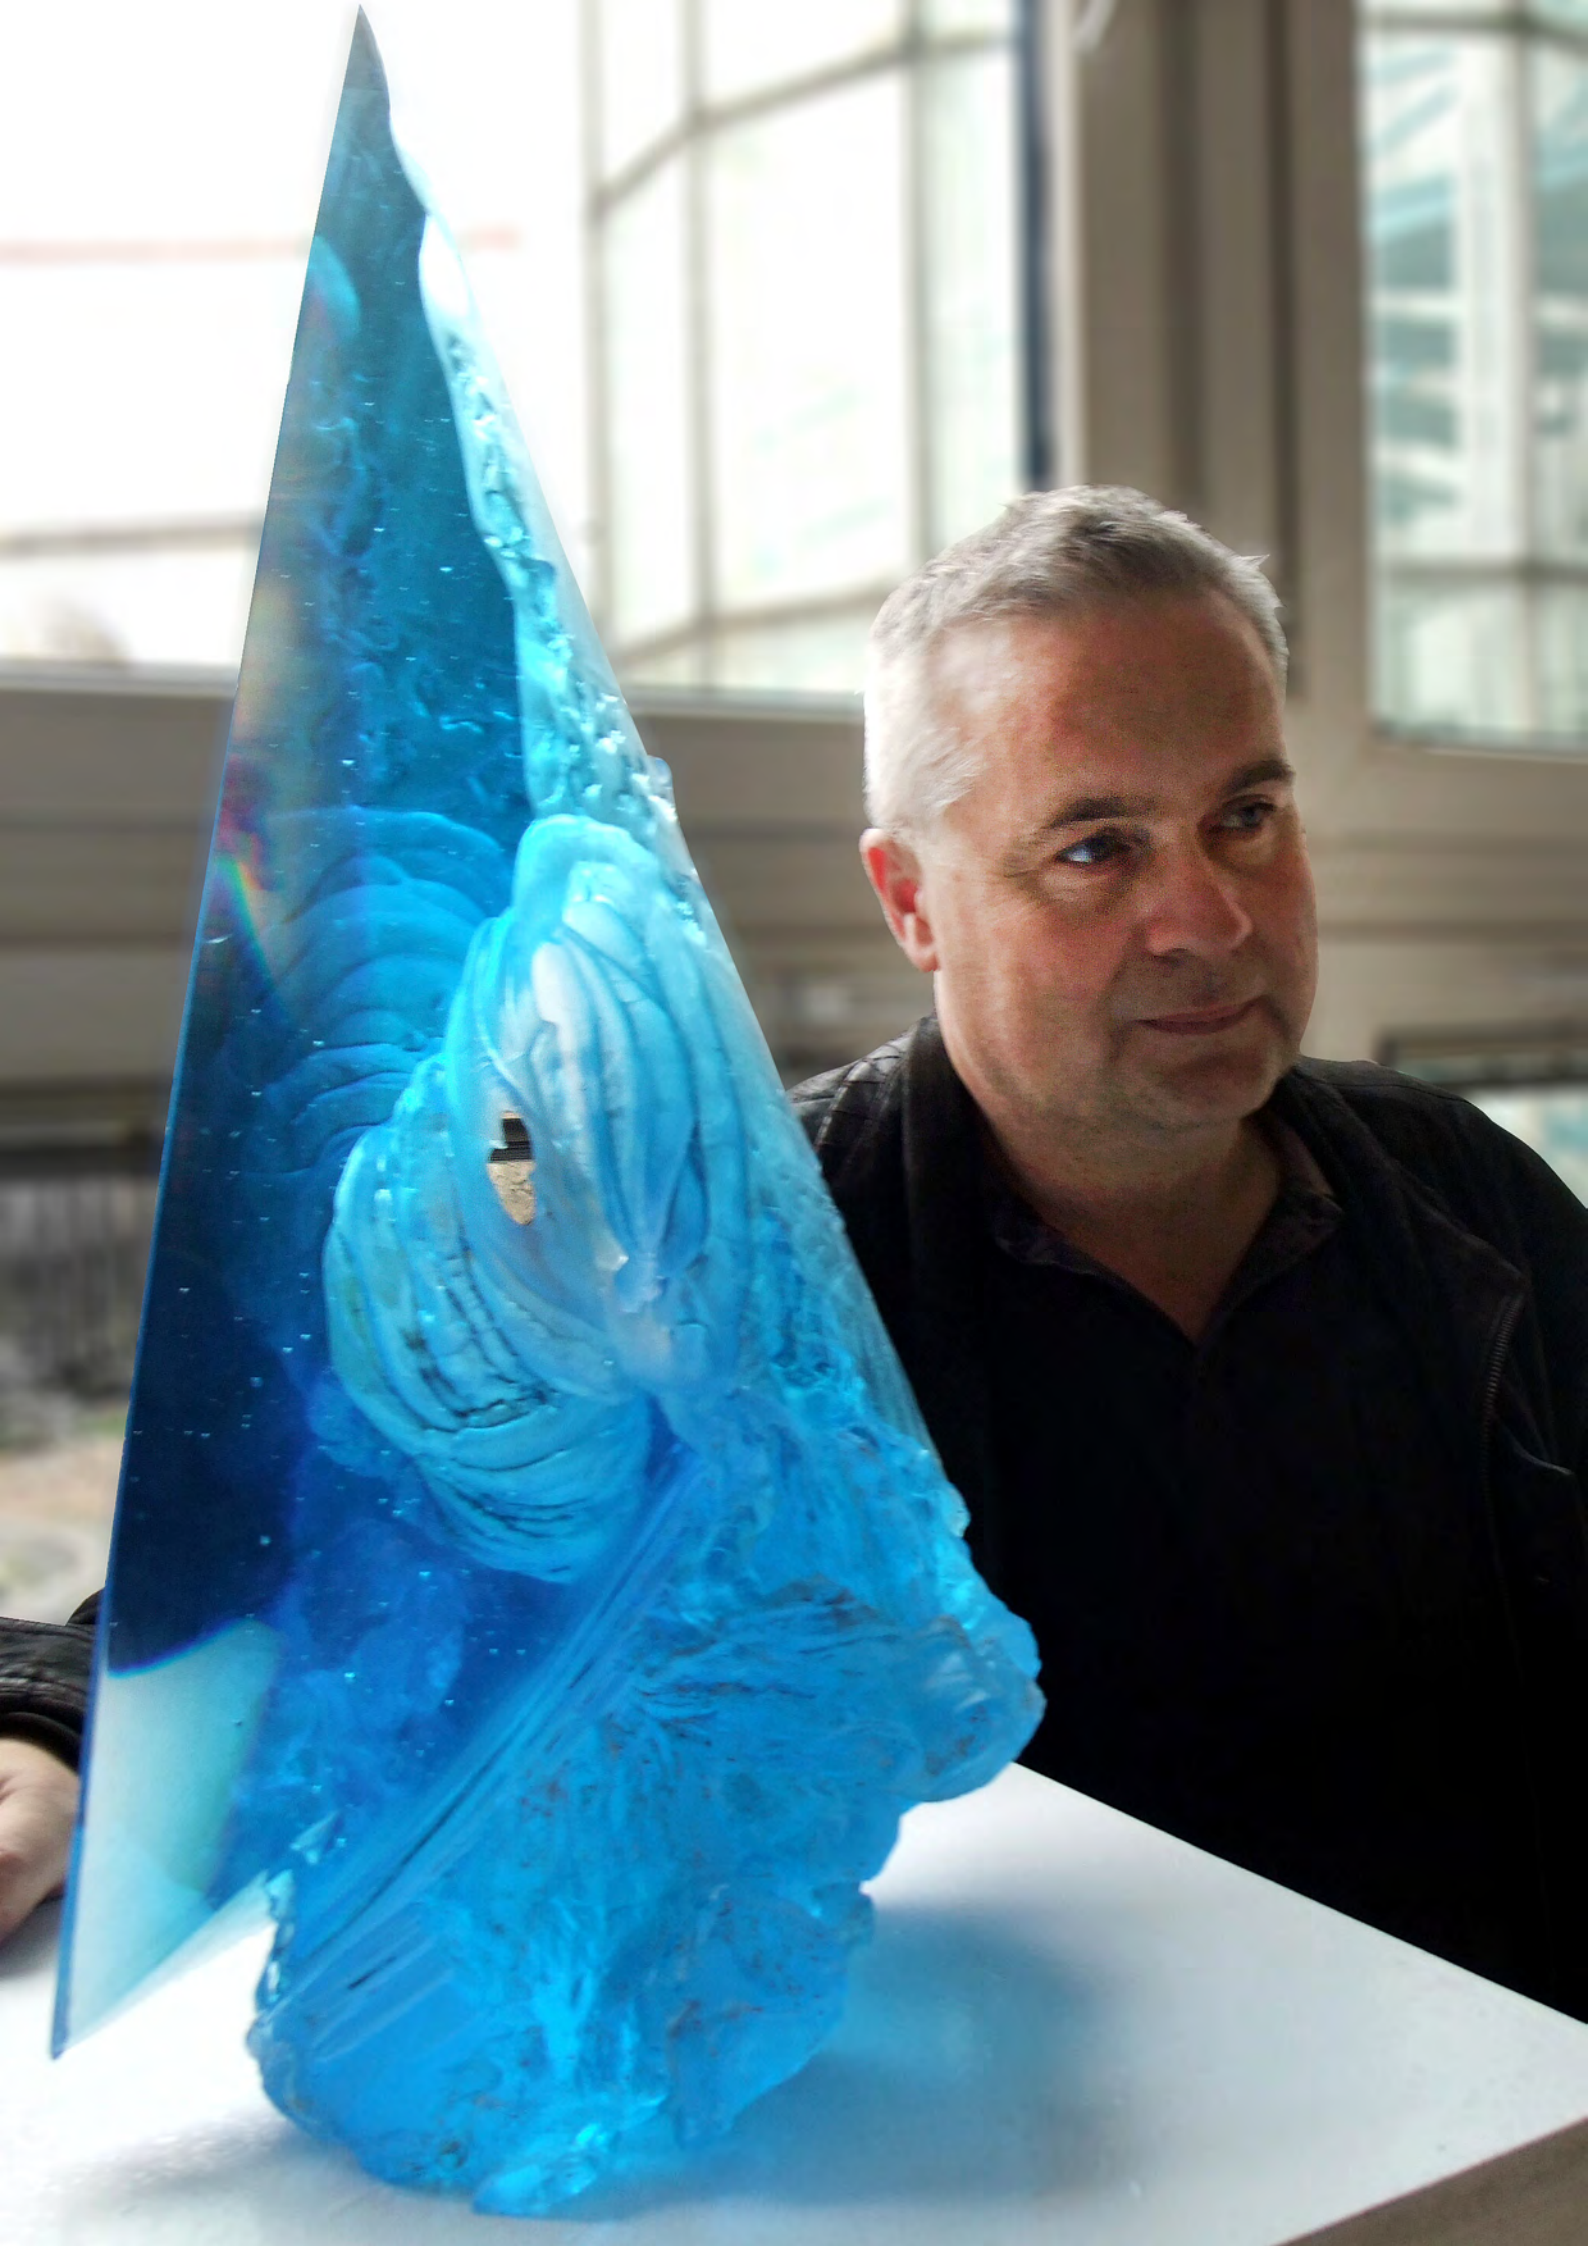

PETR STACHO

GLASS OBJECTS

ACCUMULATOR wood, glasscapillars, 120x80cm 2003

PETR STACHO

BORN - 23. 6. 1965 in Ústí nad Labem, Czech Republic

EDUCATION

- 1980-1984 Glassmaking School in Kamenický Šenov, specialization: glassmaking
- 1984-1985 Preservation of monuments workshop in Mladá Boleslav, focused on window restoration
- 1988-1994 Prague Academy of Arts, Architecture and Design, studio of creative glassmaking
- 1993 Fellowship study in Gent, Belgium, at the Royal Academy of Fine Arts
- 2003 Founding member of the SME STAJAN graphic art fellowship
- 2007 Head of the Glasscutting Department at the Kamenický Šenov Glassmaking School
- 2010 Head of the Glasscutting and Engraving Department at the Kamenický Šenov Glassmaking School