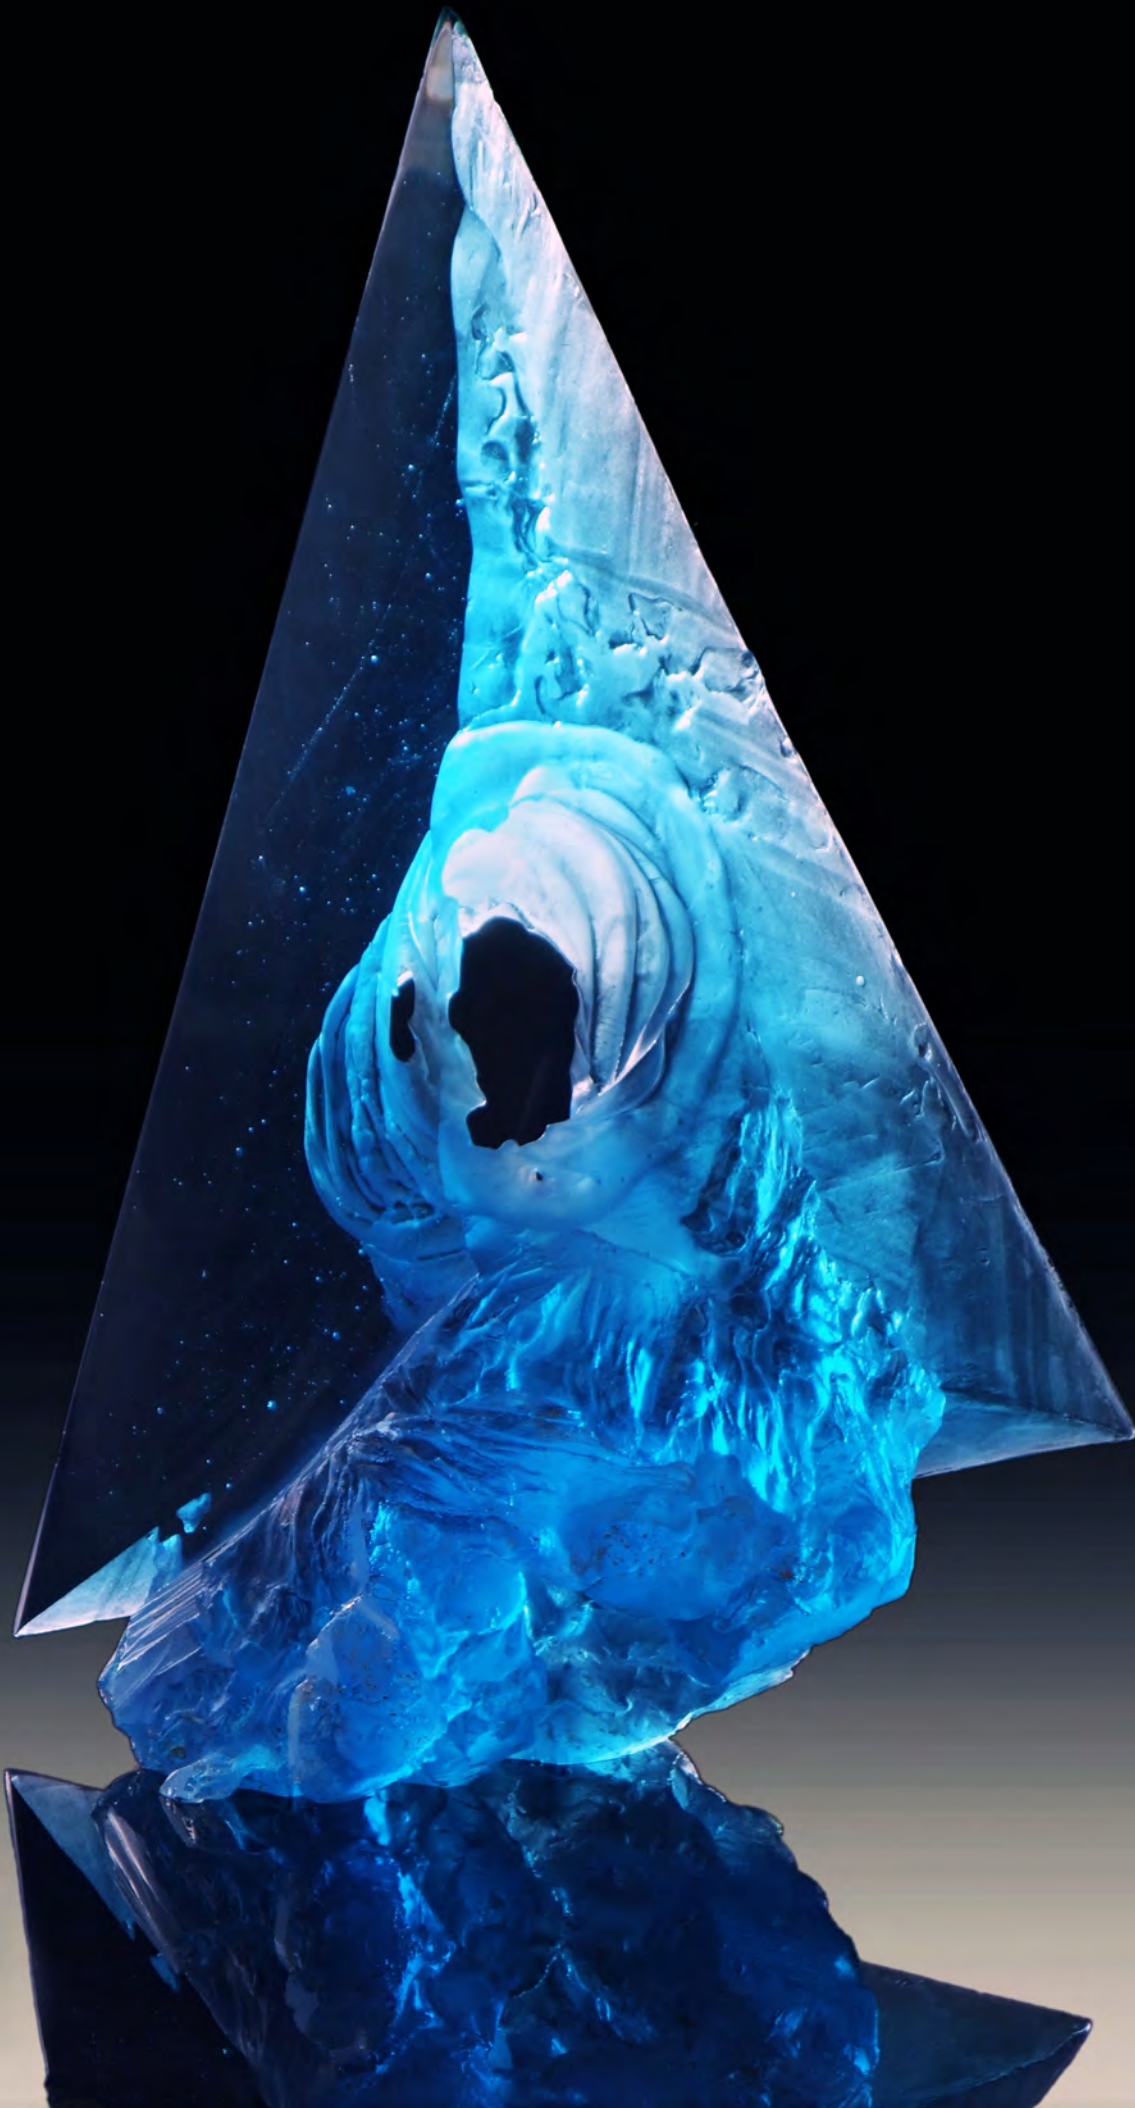

SELECTED EXHIBITIONS

- | | |
|--|--|
| <p>1992</p> <ul style="list-style-type: none"> • Vojanovy Sady, Prague • Žatec • Kostelec na Hané • Olomouc <p>1993</p> <ul style="list-style-type: none"> • The Rob van Den Doel Gallery, Prague • Bamberg, Germany <p>1994</p> <ul style="list-style-type: none"> • Artefiera 94, Bologna, Italy • The Vetro Gallery, Frankfurt, Germany <p>1995</p> <ul style="list-style-type: none"> • Kunst und Gewerbe, Hamburg, Germany • Trója Chateau, Prague <p>1998</p> <ul style="list-style-type: none"> • Czech and British Contemporary Glass • Sculptures, Studio Glass Gallery, London, UK | <p>2000</p> <ul style="list-style-type: none"> • Salon 2000, Prague <p>2003</p> <ul style="list-style-type: none"> • Sovinec Chateau, exhibition of works by Professor Kopecký's students • Muzeum dětské kresby, Prague • Fine Figures from the Isles, exhibition in the Kamenický Šenov Glass Museum • Světozor Cinema, Prague – drawings • The Jazz Section, Prague – opening exhibition of the SME STAJAN graphic arts fellowship <p>2009</p> <ul style="list-style-type: none"> • 9th International Art Glass Festival in Karlovy Vary <p>2010</p> <ul style="list-style-type: none"> • The Magic of Czech Glass, Belgrade, Serbia • 10th International Art Glass Festival in Karlovy Vary • Glass in Glasshouse, gallery "Weltl" Düsseldorf, Germany |
|--|--|

from cycle "TRIANGLES"

hot glass, 50x50x50cm , 1993 - 1998

"PHOENIX"

cast glass, d-45cm, 1993

"MESSAGE FROM INSIDE I"

cast glass, 52x52x52x9cm, 2003

"MESSAGE FROM INSIDE II"

cast glass, 52x52x52x8cm, 2003

"RUPTURED CERTAINTIES I"

cast glass, 50x54x56x14cm, 2005

"BULLET HOLE"

cast glass, 35x35x9cm, 2009

"WHIRLPOOL"

cast glass, 50x35x15cm, 2009

"MEDIUMS"

blown glass, d-50cm, 1999